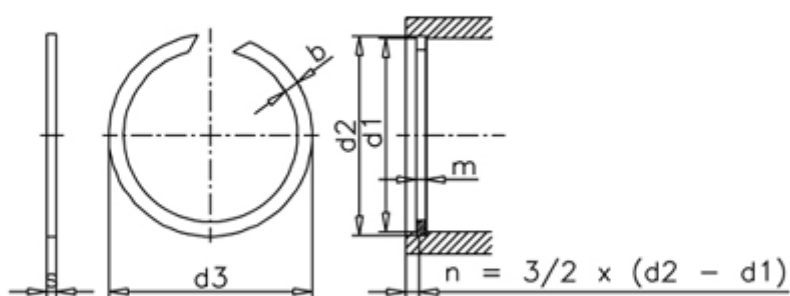

Article number: 0127034

Description: Circlip SB 18

Measures

b	= 1.75	s	= 1.2
d1	= 18	tol	= +0,13
d2	= 18.5	Weight kg/1000	= 0.68
d3	= 18.9		
Description	= SB 18		
FN kN	= 2.40		
FR kN	= 15.10		
m min	= 1.3		